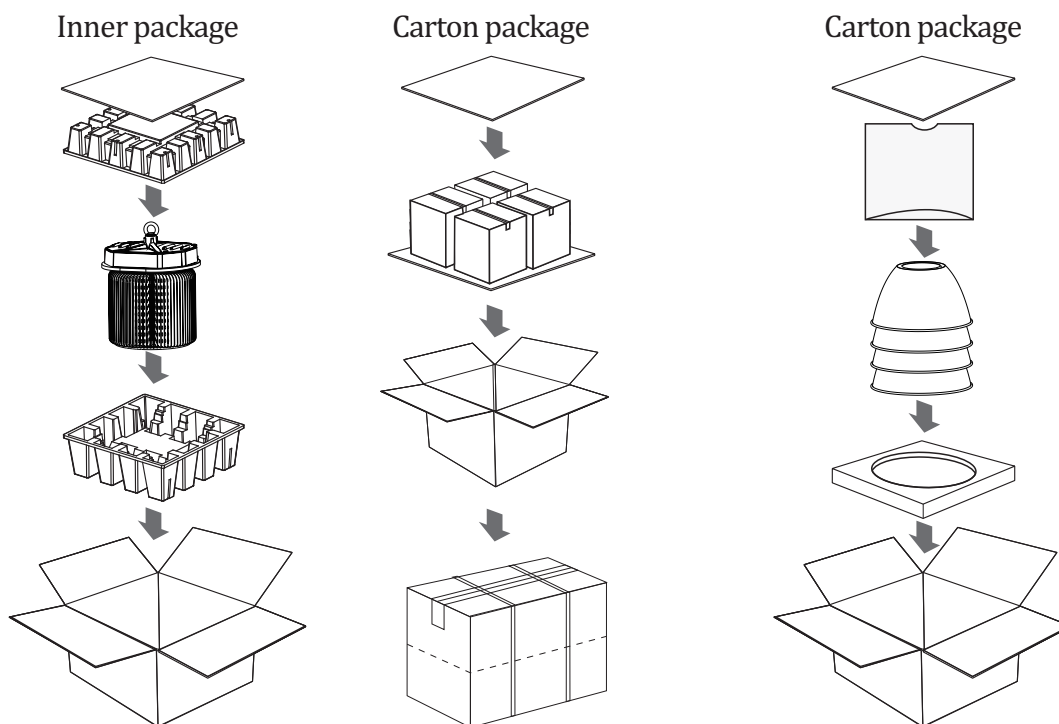

DDK-LED HBE: packaging, sizes and dimensions

packaging

sizes and dimensions

Type	Packing	inner box size (mm)	inner box G.W.	outer carton size (mm)	outer box G.W.	Dimensions Al60	Dimensions Al120
DDK-HBE 80	1 pcs per inner box, 4 inner box per outer carton	297*277*345	5.3kg	615*555*375	22.8kg		
Al60	4 pcs per inner box, 1 inner box per outer carton	440*440*355	0.54kg	440*440*355	3.6kg		
Al120	1 pcs per inner box, 1 inner box per outer carton	535*535*225	0.45kg	535*535*225	3.4kg		
DDK-HBE 100	1 pcs per inner box, 4 inner box per outer carton	297*277*345	5.3kg	615*555*375	22.8kg		
Al60	1 pcs per inner box, 4 inner box per outer carton	440*440*355	0.54kg	440*440*355	3.6kg		
Al120	1 pcs per inner box, 4 inner box per outer carton	535*535*225	0.45kg	535*535*225	3.4kg		
DDK-HBE 120	1 pcs per inner box, 4 inner box per outer carton	297*277*345	5.3kg	615*555*375	22.8kg		
Al60	4 pcs per inner box, 1 inner box per outer carton	440*440*355	0.54kg	440*440*355	3.6kg		
Al120	1 pcs per inner box, 1 inner box per outer carton	535*535*225	0.45kg	535*535*225	3.4kg		
DDK-HBE 150	1 pcs per inner box, 4 inner box per outer carton	297*277*345	5.3kg	615*555*375	22.8kg		
Al60	4 pcs per inner box, 1 inner box per outer carton	440*440*355	0.54kg	440*440*355	3.6kg		
Al120	1 pcs per inner box, 1 inner box per outer carton	535*535*225	0.45kg	535*535*225	3.4kg		
DDK-HBE 160	1 pcs per inner box, 4 inner box per outer carton	297*277*380	5.9kg	615*555*410	25.4kg		
Al60	4 pcs per inner box, 1 inner box per outer carton	440*440*355	0.54kg	440*440*355	3.6kg		
Al120	1 pcs per inner box, 1 inner box per outer carton	535*535*225	0.45kg	535*535*225	3.4kg		
DDK-HBE 200	1 pcs per inner box, 4 inner box per outer carton	297*277*420	6.3kg	615*555*450	27kg		
Al60	4 pcs per inner box, 1 inner box per outer carton	440*440*355	0.54kg	440*440*355	3.6kg		
Al120	1 pcs per inner box, 1 inner box per outer carton	535*535*225	0.45kg	535*535*225	3.4kg